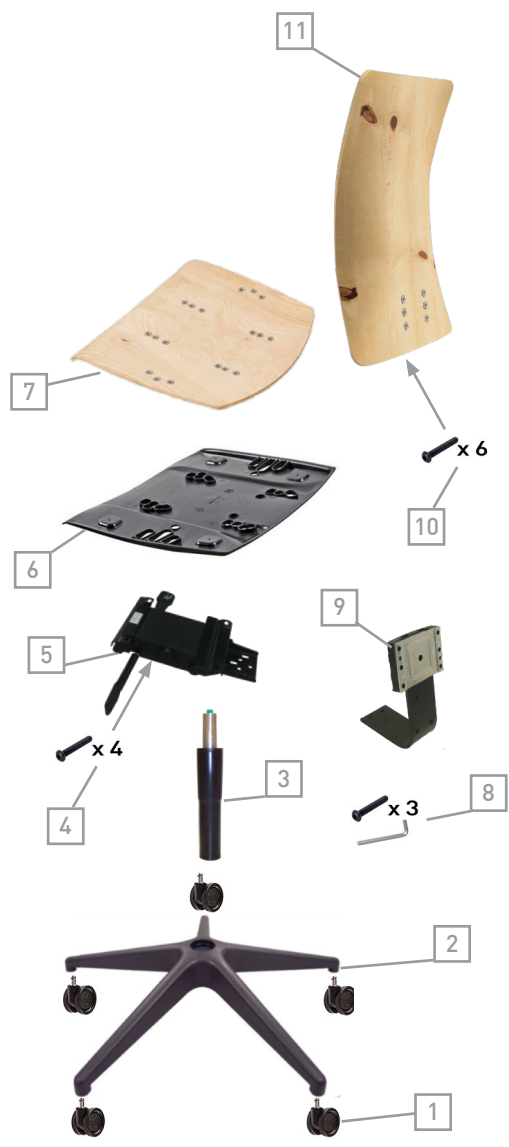

QUEEN medium backrest

Sincro/Synchro