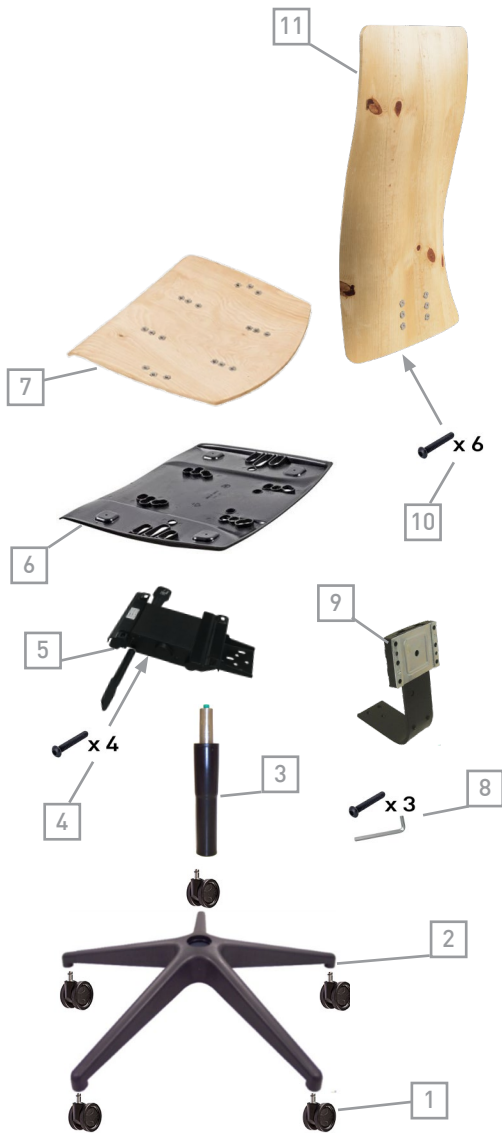

QUEEN

QUEEN high backrest

Sincro/Synchro

Codice/Code	Descrizione/Description
1. RWL010201	Ruota Work libera Ø65mm, perno Ø11mm, nera Work castor Ø65mm, push fit stem Ø11mm, black
2. B230201	Base B23 Ø700mm, perno Ø11mm, nera Base B23 Ø700mm, stem Ø11mm, black
3. P0901	Pompa a gas H.220/132, conifica H.100, nera Gas column H.220/132, lower gas cone H.100, black
4. 0605	Viti TBEI M6 x 25 T.Ø13 (con blocca filetto), brunito Screws BHCS M6 x 25 H.Ø13 (with thread lock), burnished
5. PP4001	Meccanismo sincro, autopesante a 4 posizioni, nero Synchro mechanism, weight activated with 4 positions, black
6. SS1201	Sottosedile art. 12 nero Outer seat art. 12 black
7. SDL1218BL	Sedile in legno art. 12 a 18 borchie nero Inner wooden seat art. 12 with 18 nuts black
8. KIT13062	Kit viti M8 x 20 TBEI + Chiave esagoale Screw kit M8 x 20 IHHEC + Hexagon key
9. LM0801	Lama reggischienale art. 08 con movimento Up&Down, nera Backrest support art. 08 with Up&Down system, black
10. 0609	Viti TBEI M6 x 30 T.Ø13 (con blocca filetto), brunito Screws BHCS M6 x 30 H.Ø13 (with thread lock), burnished
11. SCL18ALT	Schienale interno alto in legno art. 18, 460x800 mm High inner wooden backrest art. 18, 460x800 mm